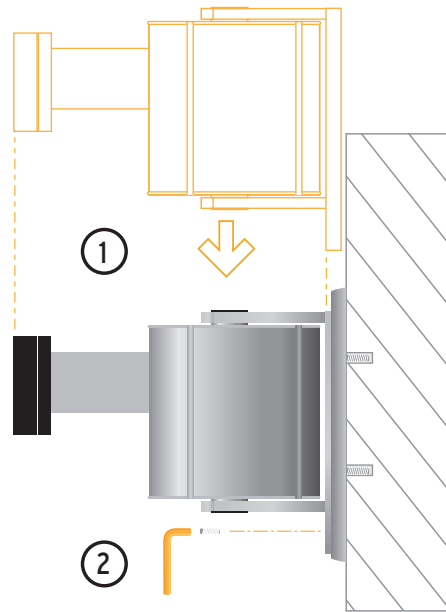

#### Wall Mount XL

#### Wall Mount XXL/XXXL

[1]

[2]

Wandplatte  
Back plate  
Platine murale

Wandschuhstecker  
Wall receptacle  
Fixation murale