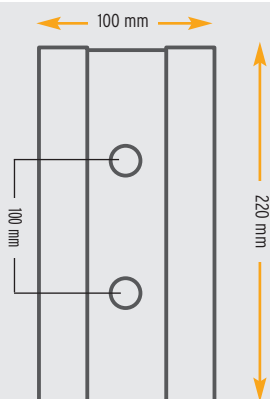

#### Wall Mount XXL/XXXL

[1]

[2]

Wandplatte  
Back plate  
Platine murale

Wandschuhstecker  
Wall receptacle  
Fixation murale